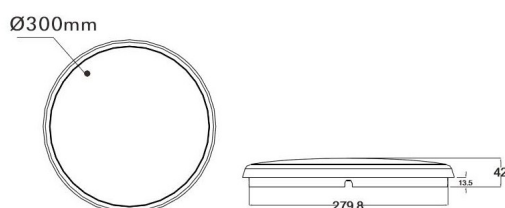

## Technical Specification

Model	AC9001-LED-20W
Watts	20W
Input Voltage	AC 200~240V
Dimmable	Yes (Triac dimmable)
Power Factor	$\geq 0.90$
Beam Angle	120°
Colour Temp.	3000K / 5000K
CRI	Ra>80
Lumens Output	1900-2000lm
Size	Ø300*H42mm
IP Grade	IP54
Cover	Opaque
Rim Housing	White / Satin Chrome
Dimmable	Triac Dimmable